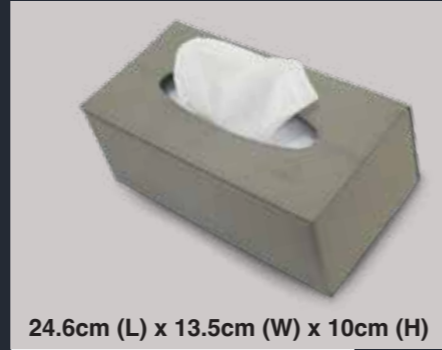

24.6cm (L) x 13.5cm (W) x 10cm (H)

LEATHER TISSUE BOX

Stylish decoration for your average tissue box.

PART NUMBER 999-10132-00000
PRICE
WM : RM 60.00
EM : RM 61.00