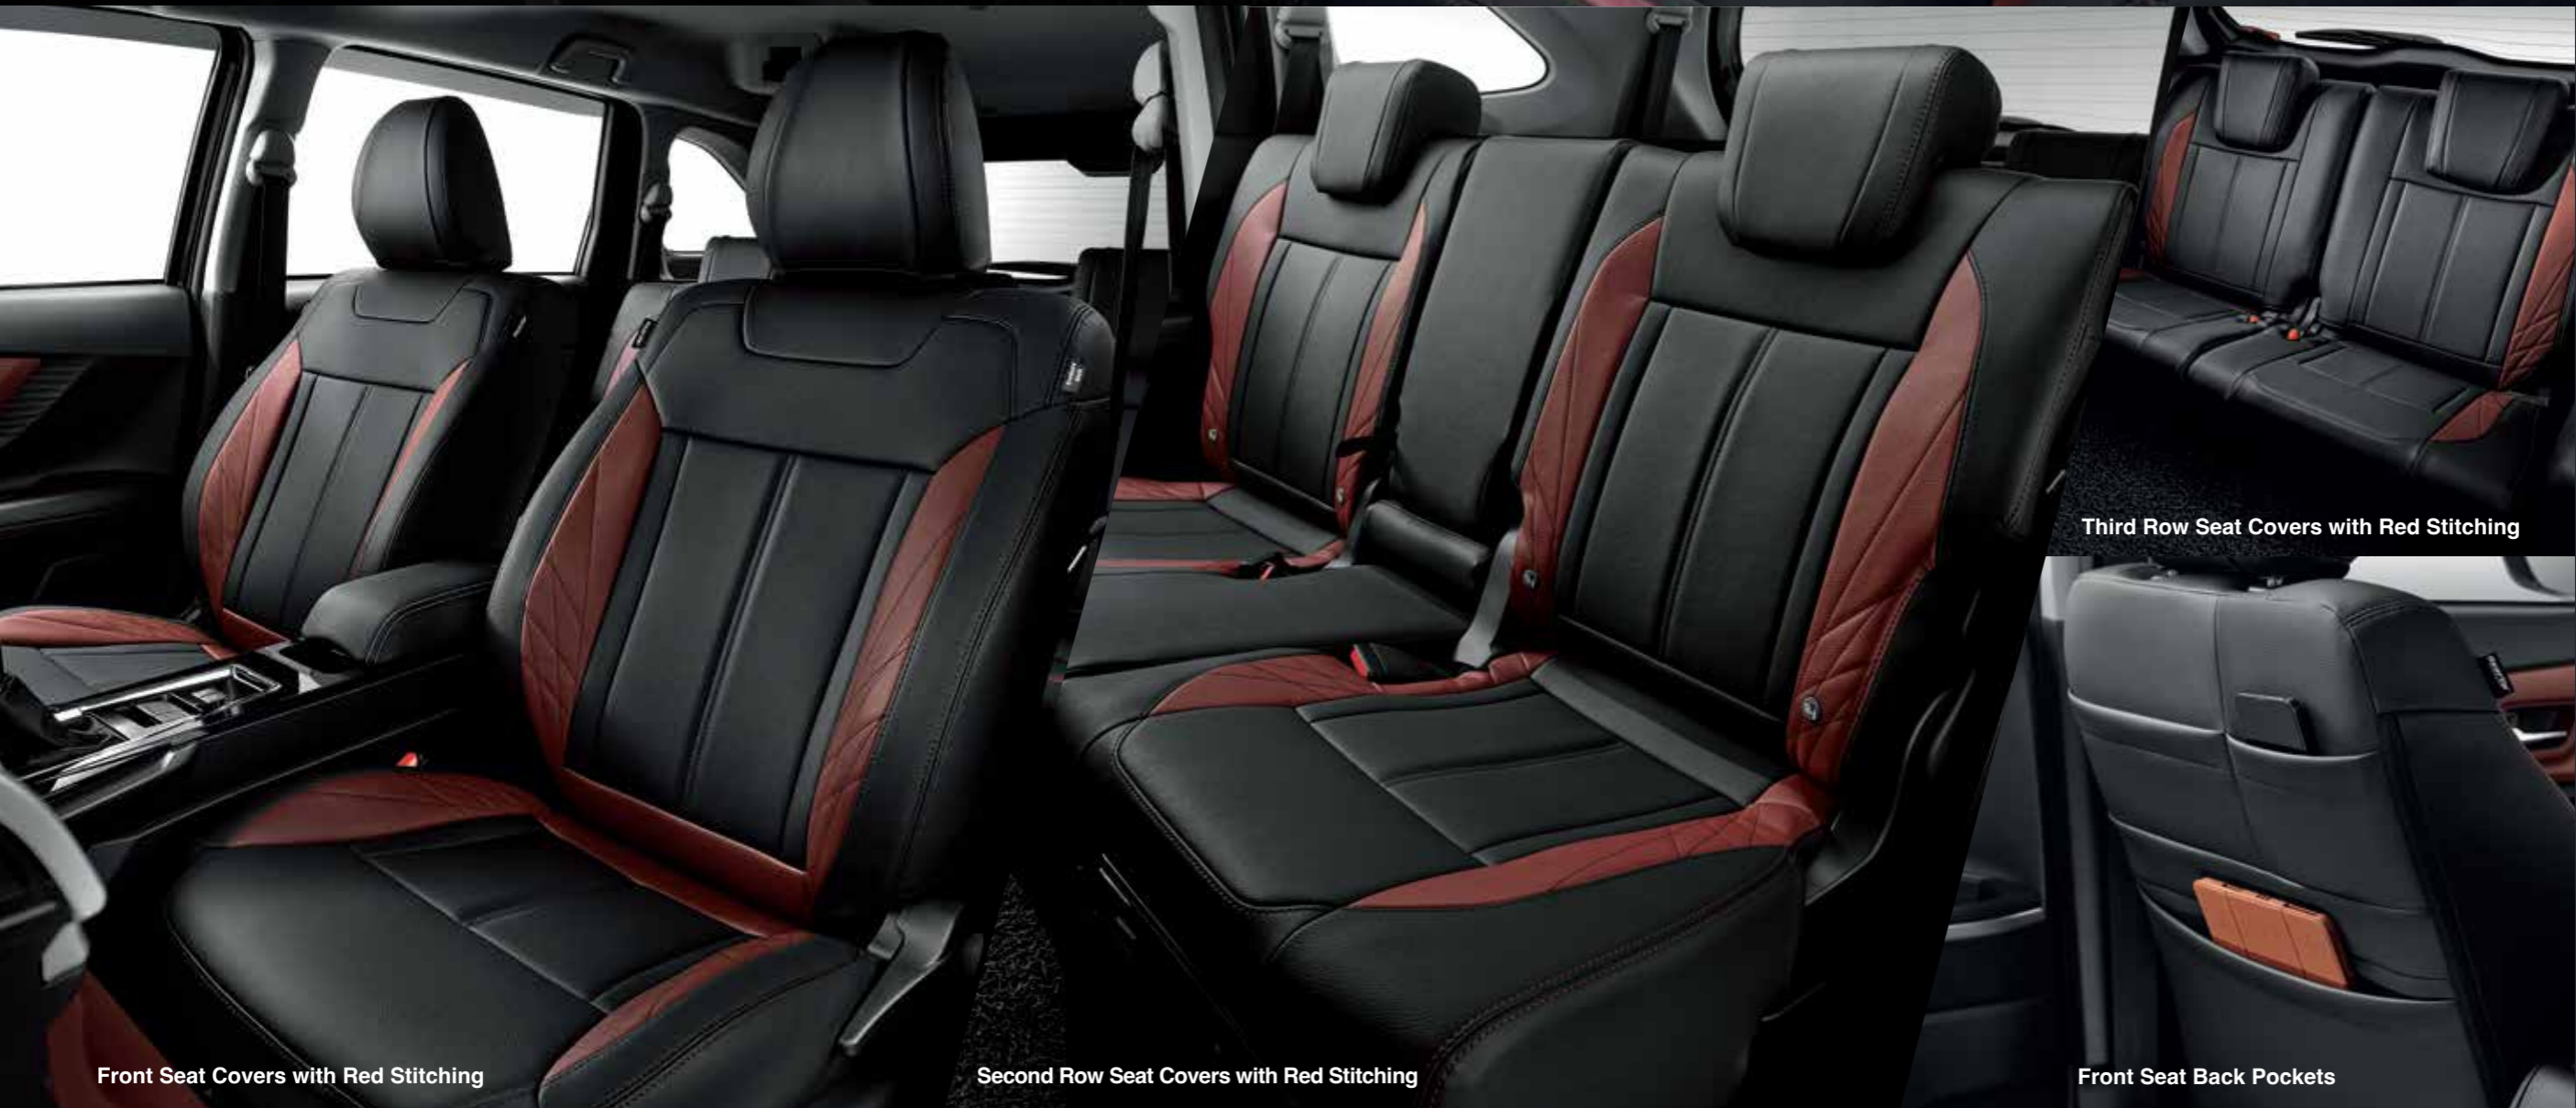

PRIME

SEAT COVERS

A classy addition to a fashionable interior.

- 2-tone Trimming with Red Stitching
- Soft but durable
- PVC material, easy to clean
- Additional storage space

AV VARIANT
99900-27R14

H VARIANT
99900-27R08

X VARIANT
99900-27R09

PRICE

WM : RM 1,060.00

EM : RM 1,078.00

Prices are inclusive of labour cost and SST. Prices are subject to change.
Actual accessories may differ from photographs.

Front Seat Covers with Red Stitching

Second Row Seat Covers with Red Stitching

Front Seat Back Pockets

Tested for side
airbag deployment

ISOFIX

Easy to clean
children's footprints

Easy to clean
spillage