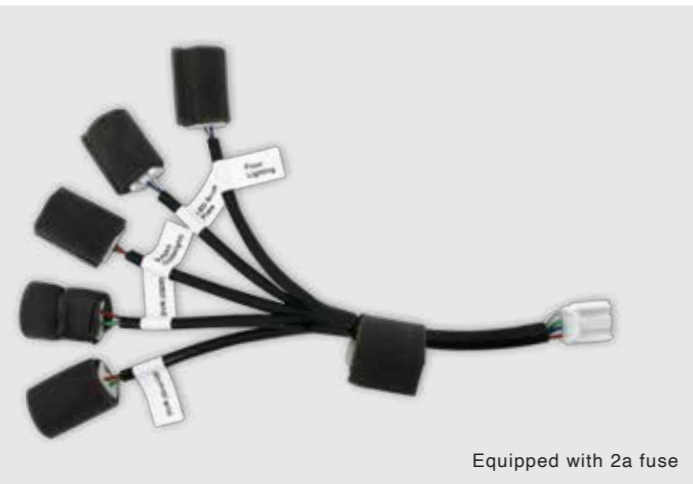

TERMS & CONDITIONS

- Using original GearUp® electrical accessories will not void the warranty of the car. Accessories warranty is 1 year.
- Do not attempt to install the accessories yourself. Please head to any authorised Perodua Authorised Outlets. Perodua shall not be liable for any loss or damages arising directly or indirectly from your attempt to install the accessories yourself.